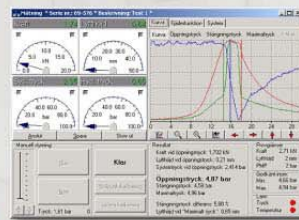

# Valve Service

Mec-Con's well-equipped mobile service-workshops prepared for departure to customer.

Interior from our valve workshop in Osby.

Pictures from inside our mobile workshop.

Equipment for testing safety-valves during production, at right temperature and pressure. The test results shows directly in graphic.